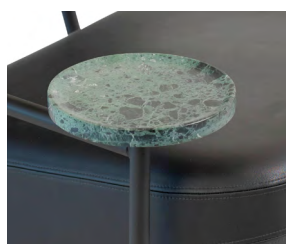

B30 15.7 kg | 0.9 m³/pc (1.7 m³/2 pcs)

EASY CHAIR with armrests. Steel frame. Moulded CMHR polyurethane foam padding. Upholstered in fabric or leather. Leather as per cc. 6a. Frame in painted steel. B30 has table-top and B31 has no table-top. Table-top in lacquered or oiled oak or stone slab.

	B30
Seat height	40
Overall height	72
Seat width	58
Overall width	83
Seat depth	58
Overall depth	80
Weight, kg	15.7
Cbm	0.91

B31 15.1 kg | 0.9 m³/pc (1.7 m³/2 pcs)

EASY CHAIR with armrests. Steel frame. Moulded CMHR polyurethane foam padding. Upholstered in fabric or leather. Leather as per cc. 6a. Frame in painted steel. B30 has table-top and B31 has no table-top.

	B31
Seat height	40
Overall height	72
Seat width	58
Overall width	83
Seat depth	58
Overall depth	80
Weight, kg	15.7
Cbm	0.91