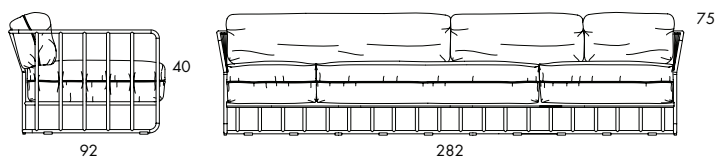

O27A 22.4 kg | 0.91 m³/pc

O27B 30.5 kg | 1,06 m³/pc

O27C 45 kg | 1.92 m³/pc

EASY CHAIR | SOFA WITH REVERSIBLE CUSHIONS. The sofa can be made in any length in increments of 27 cm. Black, matte finish steel frame. The seat and back cushions are padded with a mixture of down and feathers around a polyester core. Cushion padding is identical on both sides and reversible. Therefore choose two shades from the same fabric category to enjoy more visual combinations. Artificial leather, microfibre and vinyl may only be used on one side of a cushion; choose textile for the other. Side cushions are optional.

O27ABC

	Alt.	Length
O27-A		66 cm
O27-B		93 cm
O27-AA		120 cm
O27-C		147 cm
O27-BB		174 cm
O27-AC		201 cm
O27-BC	ABB	228 cm
O27-BBB		255 cm
O27-ABC	CC	282 cm
O27-BBC		309 cm
O27-BBBB		336 cm
O27-BCC	ABCC	363 cm
O27-AACC		390 cm
O27-ABCC	CCC	417 cm
O27-ACCC	AABCC	444 cm
O27-ABBCC	BCCC	498 cm
O27-BBCC		525 cm
O27-ABCABC	CCCC	552 cm
O27-ABBBCC	BBBBBB	579 cm
O27-AABCCC	AAABCC	606 cm

O27A 22.4 kg | 0.91 m³/pc

O27A	
Seat height	40
Overall height	75
Seat width	54
Overall width	66
Seat depth	60
Overall depth	92
Weight, kg	22.4
Cbm	0.91

O27B 30.5 kg | 1,06 m³/pc

	O27B
Seat height	40
Overall height	75
Seat width	81
Overall width	93
Seat depth	60
Overall depth	92
Weight, kg	30.5
Cbm	1.06

O27C 45 kg | 1.92 m³/pc

	O27C
Seat height	40
Overall height	75
Seat width	135
Overall width	147
Seat depth	65
Overall depth	92
Weight, kg	45
Cbm	1.92

O27ABC

	O27ABC
Seat height	40
Overall height	75
Seat width	270
Overall width	282
Seat depth	65
Overall depth	92