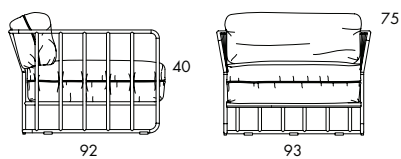

O27A 22.4 kg | 0.91 m³/pc

O27B 30.5 kg | 1,06 m³/pc

O27C 45 kg | 1.92 m³/pc

EASY CHAIR | SOFA WITH REVERSIBLE CUSHIONS. The sofa can be made in any length in increments of 27 cm. Black, matte finish steel frame. The seat and back cushions are padded with a mixture of down and feathers around a polyester core. Cushion padding is identical on both sides and reversible. Therefore choose two shades from the same fabric category to enjoy more visual combinations. Artificial leather, microfibre and vinyl may only be used on one side of a cushion; choose textile for the other. Side cushions are optional.

O27ABC

	Alt.	Length
O27-A		66 cm
O27-B		93 cm
O27-AA		120 cm
O27-C		147 cm
O27-BB		174 cm
O27-AC		201 cm
O27-BC	ABB	228 cm
O27-BBB		255 cm
O27-ABC	CC	282 cm
O27-BBC		309 cm
O27-BBBB		336 cm
O27-BCC	ABCC	363 cm
O27-AACC		390 cm
O27-ABCC	CCC	417 cm
O27-ACCC	AABCC	444 cm
O27-ABBCC	BCCC	498 cm
O27-BBCC		525 cm
O27-ABCABC	CCCC	552 cm
O27-ABBBCC	BBBBBB	579 cm
O27-AABCCC	AAABCC	606 cm

O27A 22.4 kg | 0.91 m³/pc

O27A	
Seat height	40
Overall height	75
Seat width	54
Overall width	66
Seat depth	60
Overall depth	92
Weight, kg	22.4
Cbm	0.91

O27B 30.5 kg | 1,06 m³/pc

	O27B
Seat height	40
Overall height	75
Seat width	81
Overall width	93
Seat depth	60
Overall depth	92
Weight, kg	30.5
Cbm	1.06

O27C 45 kg | 1.92 m³/pc

	O27C
Seat height	40
Overall height	75
Seat width	135
Overall width	147
Seat depth	65
Overall depth	92
Weight, kg	45
Cbm	1.92

O27ABC

	O27ABC
Seat height	40
Overall height	75
Seat width	270
Overall width	282
Seat depth	65
Overall depth	92