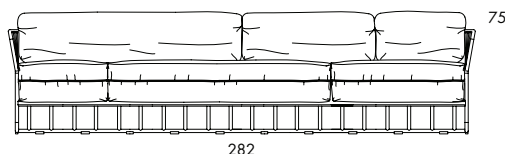

O27A 22.4 kg | 0.91 m³/pc

O27B 30.5 kg | 1,06 m³/pc

O27C 45 kg | 1.92 m³/pc

EASY CHAIR | SOFA WITH REVERSIBLE CUSHIONS. The sofa can be made in any length in increments of 27 cm. Black, matte finish steel frame. The seat and back cushions are padded with a mixture of down and feathers around a polyester core. Cushion padding is identical on both sides and reversible. Therefore choose two shades from the same fabric category to enjoy more visual combinations. Artificial leather, microfibre and vinyl may only be used on one side of a cushion; choose textile for the other. Side cushions are optional.

O27ABC

	Alt.	Length
O27-A		66 cm
O27-B		93 cm
O27-AA		120 cm
O27-C		147 cm
O27-BB		174 cm
O27-AC		201 cm
O27-BC	ABB	228 cm
O27-BBB		255 cm
O27-ABC	CC	282 cm
O27-BBC		309 cm
O27-BBBB		336 cm
O27-BCC	ABCC	363 cm
O27-AACC		390 cm
O27-ABCC	CCC	417 cm
O27-ACCC	AABCC	444 cm
O27-ABBCC	BCCC	498 cm
O27-BBCC		525 cm
O27-ABCABC	CCCC	552 cm
O27-ABBBCC	BBBBBB	579 cm
O27-AABCCC	AAABCC	606 cm

O27A 22.4 kg | 0.91 m³/pc

O27A	
Seat height	40
Overall height	75
Seat width	54
Overall width	66
Seat depth	60
Overall depth	92
Weight, kg	22.4
Cbm	0.91

O27B 30.5 kg | 1,06 m³/pc

	O27B
Seat height	40
Overall height	75
Seat width	81
Overall width	93
Seat depth	60
Overall depth	92
Weight, kg	30.5
Cbm	1.06

O27C 45 kg | 1.92 m³/pc

	O27C
Seat height	40
Overall height	75
Seat width	135
Overall width	147
Seat depth	65
Overall depth	92
Weight, kg	45
Cbm	1.92

O27ABC

	O27ABC
Seat height	40
Overall height	75
Seat width	270
Overall width	282
Seat depth	65
Overall depth	92