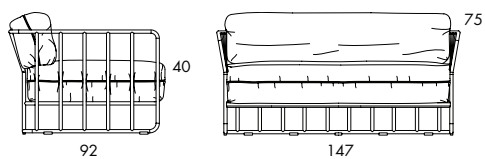

O27A 22.4 kg | 0.91 m³/pc

O27B 30.5 kg | 1,06 m³/pc

O27C 45 kg | 1.92 m³/pc

EASY CHAIR | SOFA WITH REVERSIBLE CUSHIONS. The sofa can be made in any length in increments of 27 cm. Black, matte finish steel frame. The seat and back cushions are padded with a mixture of down and feathers around a polyester core. Cushion padding is identical on both sides and reversible. Therefore choose two shades from the same fabric category to enjoy more visual combinations. Artificial leather, microfibre and vinyl may only be used on one side of a cushion; choose textile for the other. Side cushions are optional.

O27ABC

	Alt.	Length
O27-A		66 cm
O27-B		93 cm
O27-AA		120 cm
O27-C		147 cm
O27-BB		174 cm
O27-AC		201 cm
O27-BC	ABB	228 cm
O27-BBB		255 cm
O27-ABC	CC	282 cm
O27-BBC		309 cm
O27-BBBB		336 cm
O27-BCC	ABCC	363 cm
O27-AACC		390 cm
O27-ABCC	CCC	417 cm
O27-ACCC	AABCC	444 cm
O27-ABBCC	BCCC	498 cm
O27-BBCC		525 cm
O27-ABCABC	CCCC	552 cm
O27-ABBBCC	BBBBBB	579 cm
O27-AABCCC	AAABCC	606 cm

O27A 22.4 kg | 0.91 m³/pc

O27A	
Seat height	40
Overall height	75
Seat width	54
Overall width	66
Seat depth	60
Overall depth	92
Weight, kg	22.4
Cbm	0.91

O27B 30.5 kg | 1,06 m³/pc

	O27B
Seat height	40
Overall height	75
Seat width	81
Overall width	93
Seat depth	60
Overall depth	92
Weight, kg	30.5
Cbm	1.06

O27C 45 kg | 1.92 m³/pc

	O27C
Seat height	40
Overall height	75
Seat width	135
Overall width	147
Seat depth	65
Overall depth	92
Weight, kg	45
Cbm	1.92

O27ABC

	O27ABC
Seat height	40
Overall height	75
Seat width	270
Overall width	282
Seat depth	65
Overall depth	92