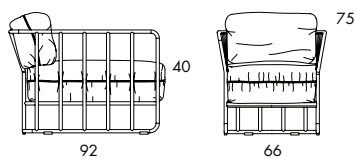

O27A 22.4 kg | 0.91 m³/pc

O27B 30.5 kg | 1,06 m³/pc

O27C 45 kg | 1.92 m³/pc

EASY CHAIR | SOFA WITH REVERSIBLE CUSHIONS. The sofa can be made in any length in increments of 27 cm. Black, matte finish steel frame. The seat and back cushions are padded with a mixture of down and feathers around a polyester core. Cushion padding is identical on both sides and reversible. Therefore choose two shades from the same fabric category to enjoy more visual combinations. Artificial leather, microfibre and vinyl may only be used on one side of a cushion; choose textile for the other. Side cushions are optional.

O27ABC

	Alt.	Length
O27-A		66 cm
O27-B		93 cm
O27-AA		120 cm
O27-C		147 cm
O27-BB		174 cm
O27-AC		201 cm
O27-BC	ABB	228 cm
O27-BBB		255 cm
O27-ABC	CC	282 cm
O27-BBC		309 cm
O27-BBBB		336 cm
O27-BCC	ABCC	363 cm
O27-AACC		390 cm
O27-ABCC	CCC	417 cm
O27-ACCC	AABCC	444 cm
O27-ABBCC	BCCC	498 cm
O27-BBCC		525 cm
O27-ABCABC	CCCC	552 cm
O27-ABBBCC	BBBBBB	579 cm
O27-AABCCC	AAABCC	606 cm

O27A 22.4 kg | 0.91 m³/pc

O27A	
Seat height	40
Overall height	75
Seat width	54
Overall width	66
Seat depth	60
Overall depth	92
Weight, kg	22.4
Cbm	0.91

O27B 30.5 kg | 1,06 m³/pc

	O27B
Seat height	40
Overall height	75
Seat width	81
Overall width	93
Seat depth	60
Overall depth	92
Weight, kg	30.5
Cbm	1.06

O27C 45 kg | 1.92 m³/pc

	O27C
Seat height	40
Overall height	75
Seat width	135
Overall width	147
Seat depth	65
Overall depth	92
Weight, kg	45
Cbm	1.92

O27ABC

	O27ABC
Seat height	40
Overall height	75
Seat width	270
Overall width	282
Seat depth	65
Overall depth	92