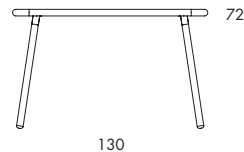

60

60

38

118

65

130

L14

L14

L14

**COFFEE TABLE | TABLE | BENCH.** Tabletop and legs in solid, oiled or clear-lacquered oak. Steel leg brackets, black fine texture paint, as per cc. 2a alternative in satin finish as per selection in cc. 2b. Tabletop thickness 40 mm.

**L14**

Table height 40/45/72  
 Table top Ø60/Ø75/Ø90  
 Table top 118x38/130x65/75x75/65x65

Seat height 45  
 Overall width 118  
 Overall depth 38