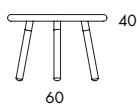

60

60

38

118

65

130

L14

L14

L14

**COFFEE TABLE | TABLE | BENCH.** Tabletop and legs in solid, oiled or clear-lacquered oak. Steel leg brackets, black fine texture paint, as per cc. 2a alternative in satin finish as per selection in cc. 2b. Tabletop thickness 40 mm.

**L14**

Table height 40/45/72  
 Table top Ø60/Ø75/Ø90  
 Table top 118x38/130x65/75x75/65x65

Seat height 45  
 Overall width 118  
 Overall depth 38